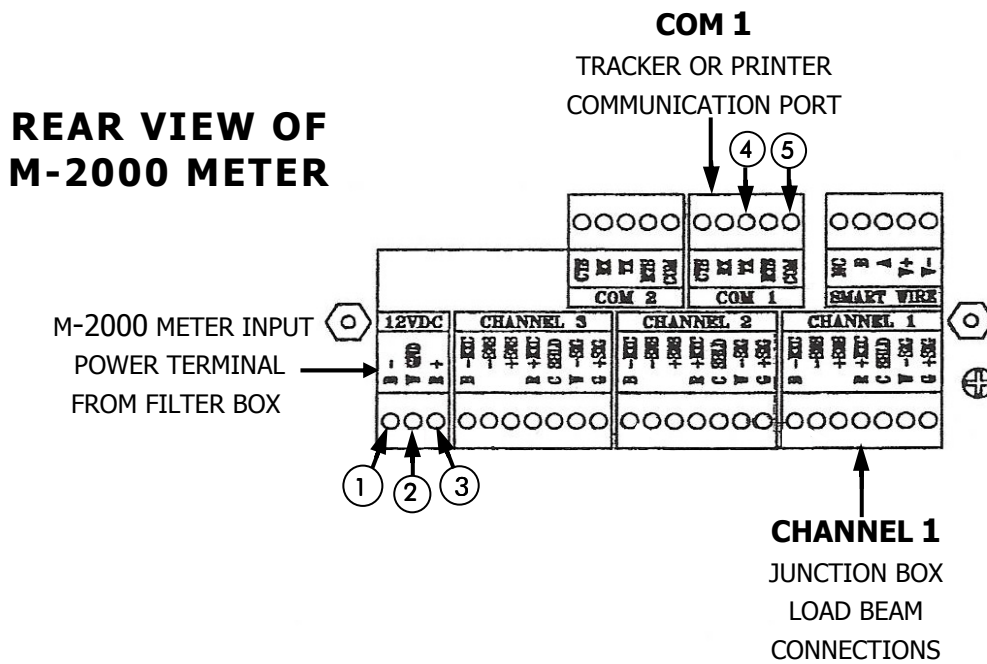

TRANS-DATA

On-Board Weight Systems

50 Years Experience in the Trucking Industry

TRANS-DATA 40-COLUMN MINI PRINTER

The Trans-Data 40-column, dot matrix, 12-volt, mini printer captures multiple or individual transactions as furnished by one of two Trans-Data M-2000 Meter RS-232 ports.

The printer operates on 1200 baud rate and comes with a 30 inch cable that connects to a 25-pin receptor located on the back of the printer and to a RS-232 communication port and power connector on the meter.

PRINTED TICKET EXAMPLE

CUSTOMER ID No	→	ID: 0223	
Company Name	→	Any Name Hauling	
Time	→	08:41:32	4/06/2010 ← Date
		Gross	4680 ← lbs
		Tare	650 ← lbs
		Net	4030 ← lbs

- Character spacing: 40 column, 21 characters per inch
- Line feed spacing: 7.6 lines per inch in character mode
- Print speed: 32 lines per minute (for 32 or 40 columns)
- Paper Rolls: 2¼" W x 130 ft, single ply
- Power: 1 watt (idle), 10 watts (while printing)
- DC voltage: 12 V
- Ribbon Life: Purple 250,000 characters
- Paper Roll Capacity: 11,500 lines

PRINTER OR TRACKER TO M-2000 METER CONNECTOR TERMINALS

	PRINTER OR TRACKER CABLE	TO M-2000 METER
1	BLACK	- EXCITATION
2	CLEAR	GROUND
3	RED	+ EXCITATION
4	GREEN	TX
5	WHITE	COM

TRANS-DATA

A Division of

R.F. & Associates Industries, Inc.
1445 Murray Avenue, El Cajon CA 92020